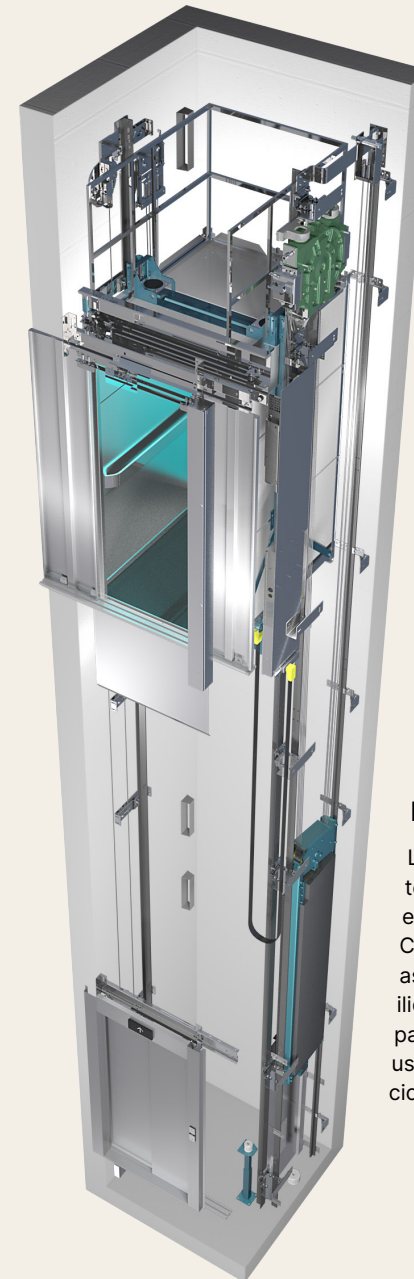

Prepare su edificio para el futuro con conectividad integrada

KONE MonoSpace DX tiene nuestros elevadores eco-eficientes líderes en el mercado y les agrega conectividad para hacerlos más inteligentes y deseables que nunca.

El flujo de personas conectado significa que su solución de ascensor nunca se detiene y su edificio mejora con cada actualización.

Para ofrecerle tranquilidad en el mundo digital, la ciberseguridad y la privacidad están integradas en nuestros servicios y conexiones digitales. La supervisión de nuestros entornos digitales las 24 horas del día nos ayuda a cuidarlos adecuadamente para usted ahora y en el futuro.

Fácil de actualizar

Con una fácil integración digital y la posibilidad de actualizar en el futuro a medida que cambien sus necesidades, todo está listo para añadir nuevos servicios conectados cuando los necesite.

La mejor eco-eficiencia

Ahorre energía y reduzca la huella de carbono de su edificio con un ascensor sin sala de máquinas que ofrece elevación ecoeficiente, accionamiento regenerativo de alta eficiencia, iluminación LED de larga duración y funcionamiento en modo de espera que ahorra energía.

Eficiencia del espacio

La instalación de todos los componentes dentro del hueco del ascensor libera espacio para un uso más eficiente. Cuando sustituimos por completo un ascensor, podemos mejorar la accesibilidad con una cabina más grande y un paso de puertas más amplio, e incluso usar la sala de máquinas como un espacio más.